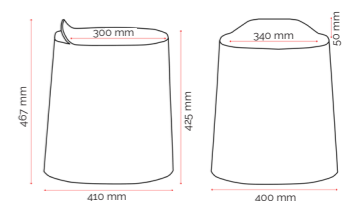

Buro Peekaboo.

Award winning design.

The Buro Peekaboo student stool is strong and stable, perfect for any learning space. Due to its minimalist contemporary design, stools also suit office and hospitality spaces. Made from durable plastic, it is lightweight and stackable for easy storage. The award-winning design prevents the 'vacuum effect' when stacked together, and unstacks as easily as it stacks.

The Buro Peekaboo is available in a range of fun colours.

Key Features & Benefits.

139 Peekaboo

UNIQUE BACKREST

Soft peel shaped top acts as a backrest and carry handle for effortless movement.

STACKABLE

Stack up 14 peekaboos for easy storage.

MULTIPURPOSE

Suitable for both indoor and outdoor use.

International Awards.

The Buro Peekaboo stool has achieved the following award:

- **IF DESIGN** Award 2020

Features.

- Solid and lightweight design
- Stackable
- Open backrest design for easy handling
- Suitable for both indoor and outdoor use²
- 100% Recyclable

Custom Options.

- Custom colours (indent only)

Specifications. (mm)

Overall	400w / 410d / 467h
Back	50h
Seat	340w / 300d
Seat Height	425h

Recommended safe stacking height:

- Floor Stacking: 14 stools

MOQ: 4 Stools

Colours.

Colours ³

Custom⁴

Quality Assurance and Accreditations.