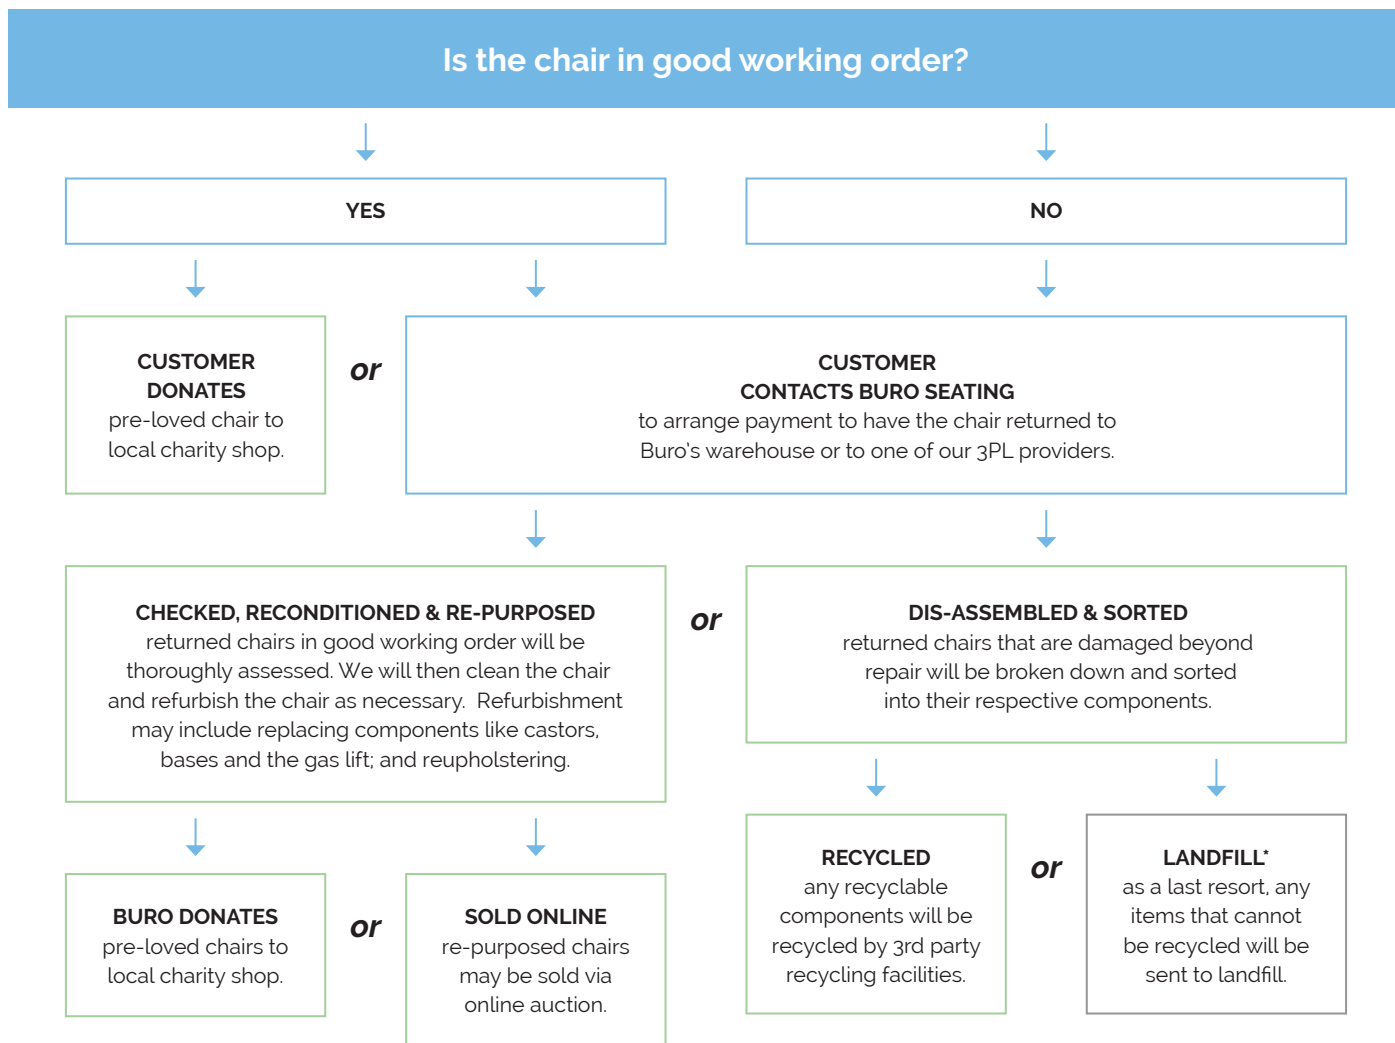

Disposal Recycle Charter.

We encourage re-purposing and recycling of pre-loved chairs to reduce our impact on the environment. When a customer has a chair that they wish to dispose of, we apply the following steps to determine the most appropriate method.

We're working with **Trees That Count** to mitigate our CO₂ footprint over the next 50 years, and help protect New Zealand's threatened biodiversity.