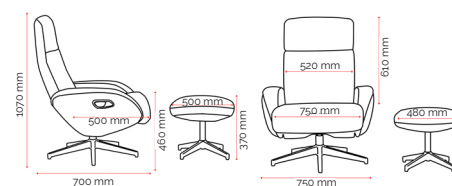

Features.

- Soft leather upholstery for durability and comfort
- Easy to adjust from upright to reclined mode, for relaxation
- Complementary footstool

Specifications. (mm)

Overall	750w / 500d / 1070h
Back	520w / 610h
Seat	750w / 500d
Seat Height	400h

Carton Dimensions.

Width	760
Height	500
Length	960
Weight	36 kg

Upholstery.

Leather

Black²
L3