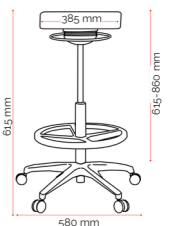

Custom Options.

- Customer specified fabric

Specifications. (mm)

Overall	580w / 580d / 615h
Seat	385dia
Seat Height	615-860h

Carton Dimensions.

Width	550
Height	250
Length	520
Weight	8.14 kg

Upholstery.

PU	Custom ³
	
Black ² PU3	