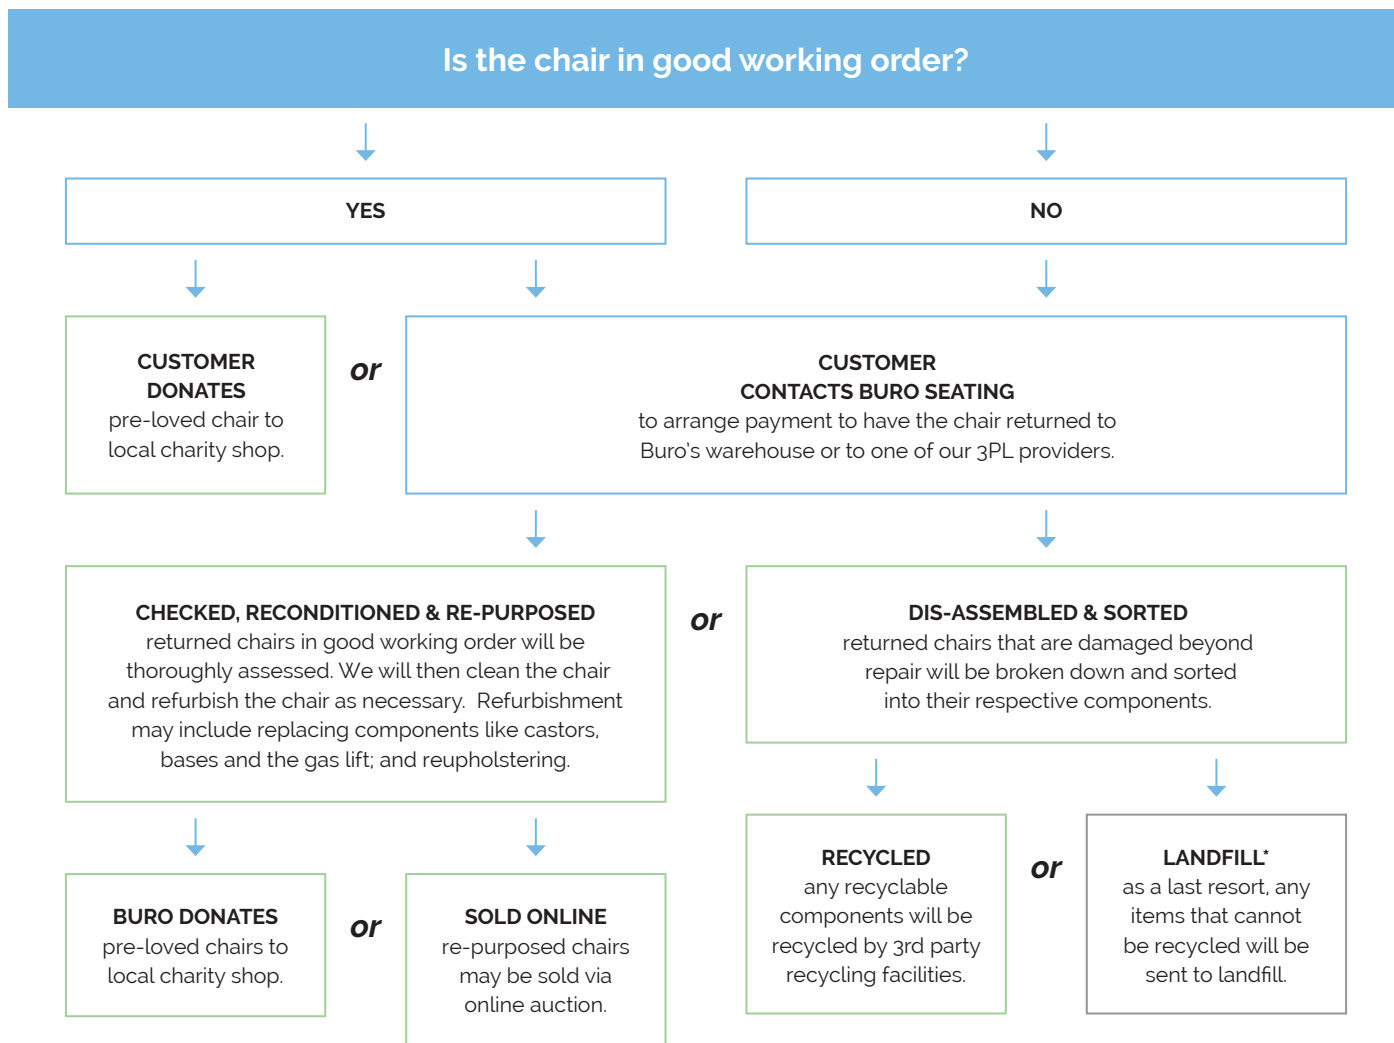

Andrew Wilson, Osteopath & Ergonomist - 2 Nov 2022

Features.

- 360° seat tilt to promote 'active sitting'
- Choice of glides or castors in the box
- Adjustable seat height
- Height adjustable architectural foot ring

Buro Quality & Ergonomic Assurance.

6 YEAR GUARANTEE	4-6 HRS BURO RECOGNISE DAILY SITTING	130 LBS BURO GUARANTEED USER WEIGHT		
-------------------------------	---	--	---	---

Disposal Recycle Charter.

We encourage re-purposing and recycling of pre-loved chairs to reduce our impact on the environment. When a customer has a chair that they wish to dispose of, we apply the following steps to determine the most appropriate method.