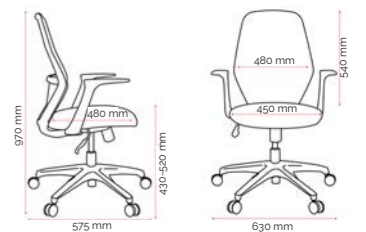

Mondo Soho.

Eye-catchingly elegant.

Our elegant Mondo Soho desk chair is so much more than just charming curves. Behind the good looks is one seriously comfortable office chair. The Mondo Soho has your back with its strong 5-star base, easily adjustable seat height, smooth swivel action, and castors. It's ready to glide into action in your meeting room, touchdown workspace, or home office.

Key Features & Benefits.

160A Soho

MESH BACK
Breathable mesh back to help regulate temperature and keep you cool.

ADJUSTABLE SEAT AND BACK
Free floating or lockable seat and backrest angle.

International Standards.

The Mondo Soho is supported by the following Internationally recognised standards:

- Certified ANSI/BIFMA x5.1-2017 General-Purpose Office Chairs

Features.

- Adjustable seat height
- Synchronised adjustable seat and back rest angle
- Fixed armrests

Specifications. (mm)

Overall	630w / 575d / 970h
Back	480w / 540h
Seat	450w / 480d
Seat Height	430-520h

Carton Dimensions.

Width	280
Height	680
Length	590
Weight	9.7 kg

Upholstery.

Fabric²

Buro Quality & Ergonomic Assurance.