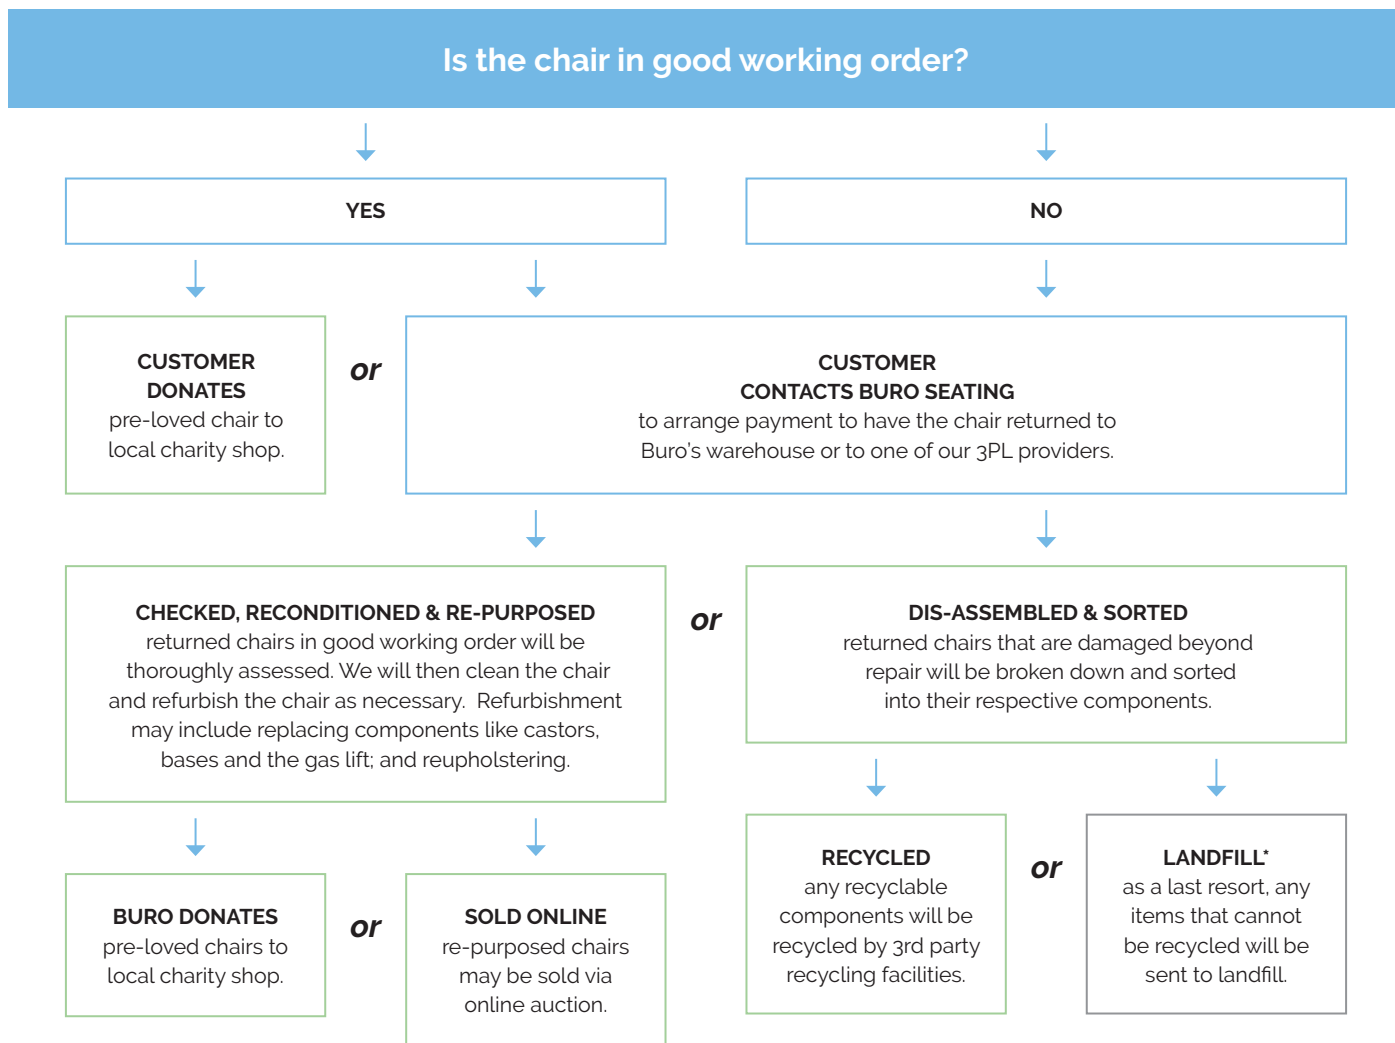

Disposal Recycle Charter.

We encourage re-purposing and recycling of pre-loved chairs to reduce our impact on the environment. When a customer has a chair that they wish to dispose of, we apply the following steps to determine the most appropriate method.

We're working with **Trees That Count** to mitigate our CO₂ footprint over the next 50 years, and help protect New Zealand's threatened biodiversity.