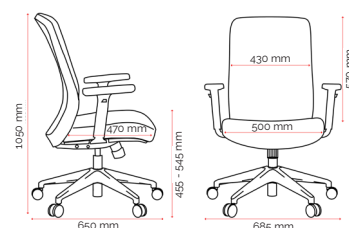

Custom Options.

- Polished aluminium base
- Soft PU castors (CE1121P)
- Customer specified fabric or mesh colour (back only)

Specifications. (mm)

Overall	685w / 650d / 1050h
Back	430w / 570h
Seat	500w / 470d
Seat Height	455-545h

Carton Dimensions.

Width	660
Height	330
Length	650
Weight	15.7 kg

Upholstery.

Roy
Mesh

Black²
X1-108
(M3)

Red²
X1-101
(M5)

Blue²
X1-106
(M8)

Buro Quality & Ergonomic Assurance.