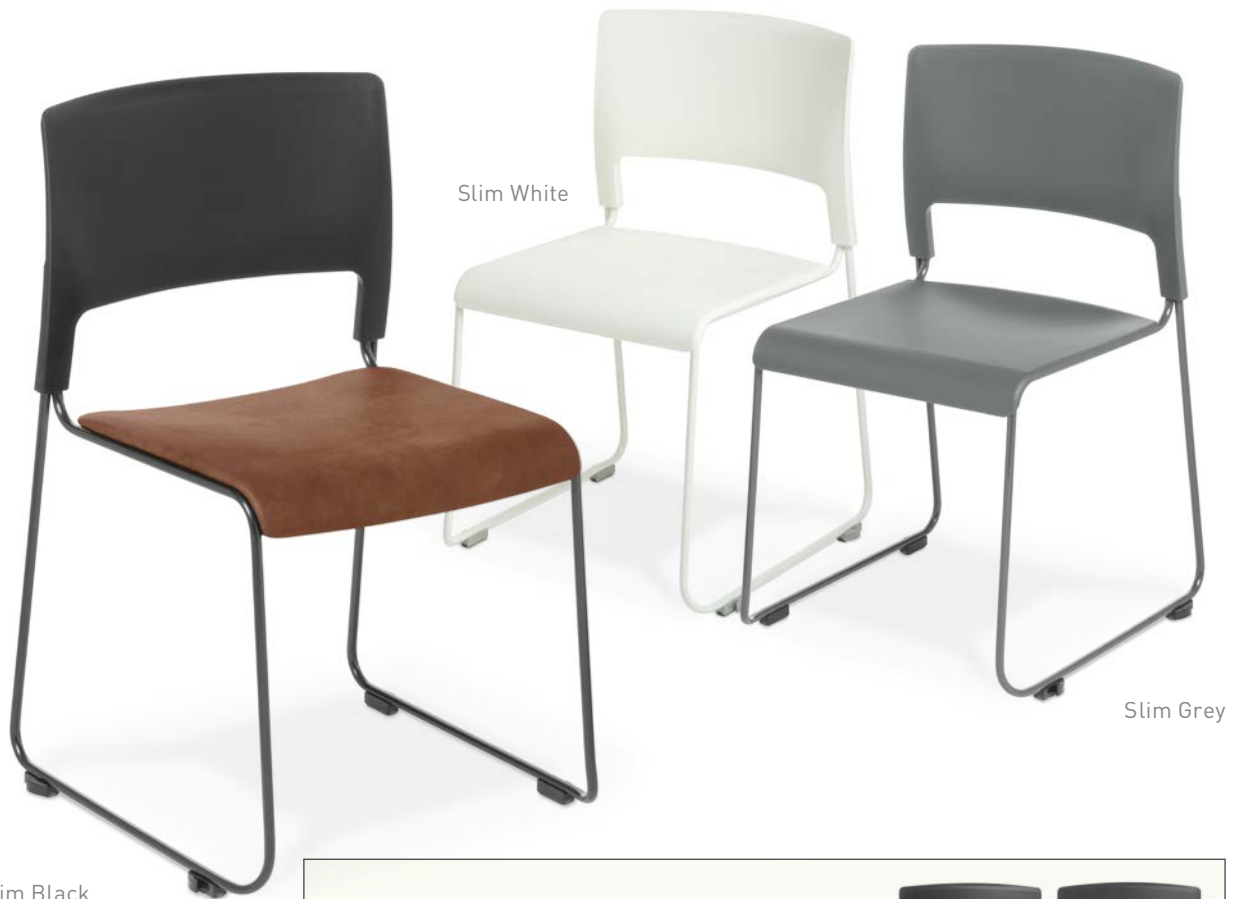

High-stacking linkable  
community seating.

# EDEN SLIM

Slim Black,  
Seat Upholstered

Slim White

Slim Grey

MODERN-STYLE COMMUNITY CHAIR  
IN RESILIENT POLYPROPYLENE WITH  
MATCHING FRAME.

Slim linked

**5YR** WARRANTY:  
FOR NORMAL  
INDOOR USE

 MADE IN TAIWAN

**140KG** RECOMMENDED  
MAXIMUM  
USER WEIGHT

 GREENGUARD  
GOLD CERTIFIED\*

Available in: Black, White, Grey – with option to upholster seat.  
Stacks: 20 on a trolley.

DIMENSIONS:	Overall height	Seat height	Max width
Slim	790mm	460mm	510mm