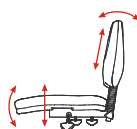

3 Lever •

Seat height, back height, back angle & seat tilt adjustments.

K KNIGHT

knightgroup.co.nz